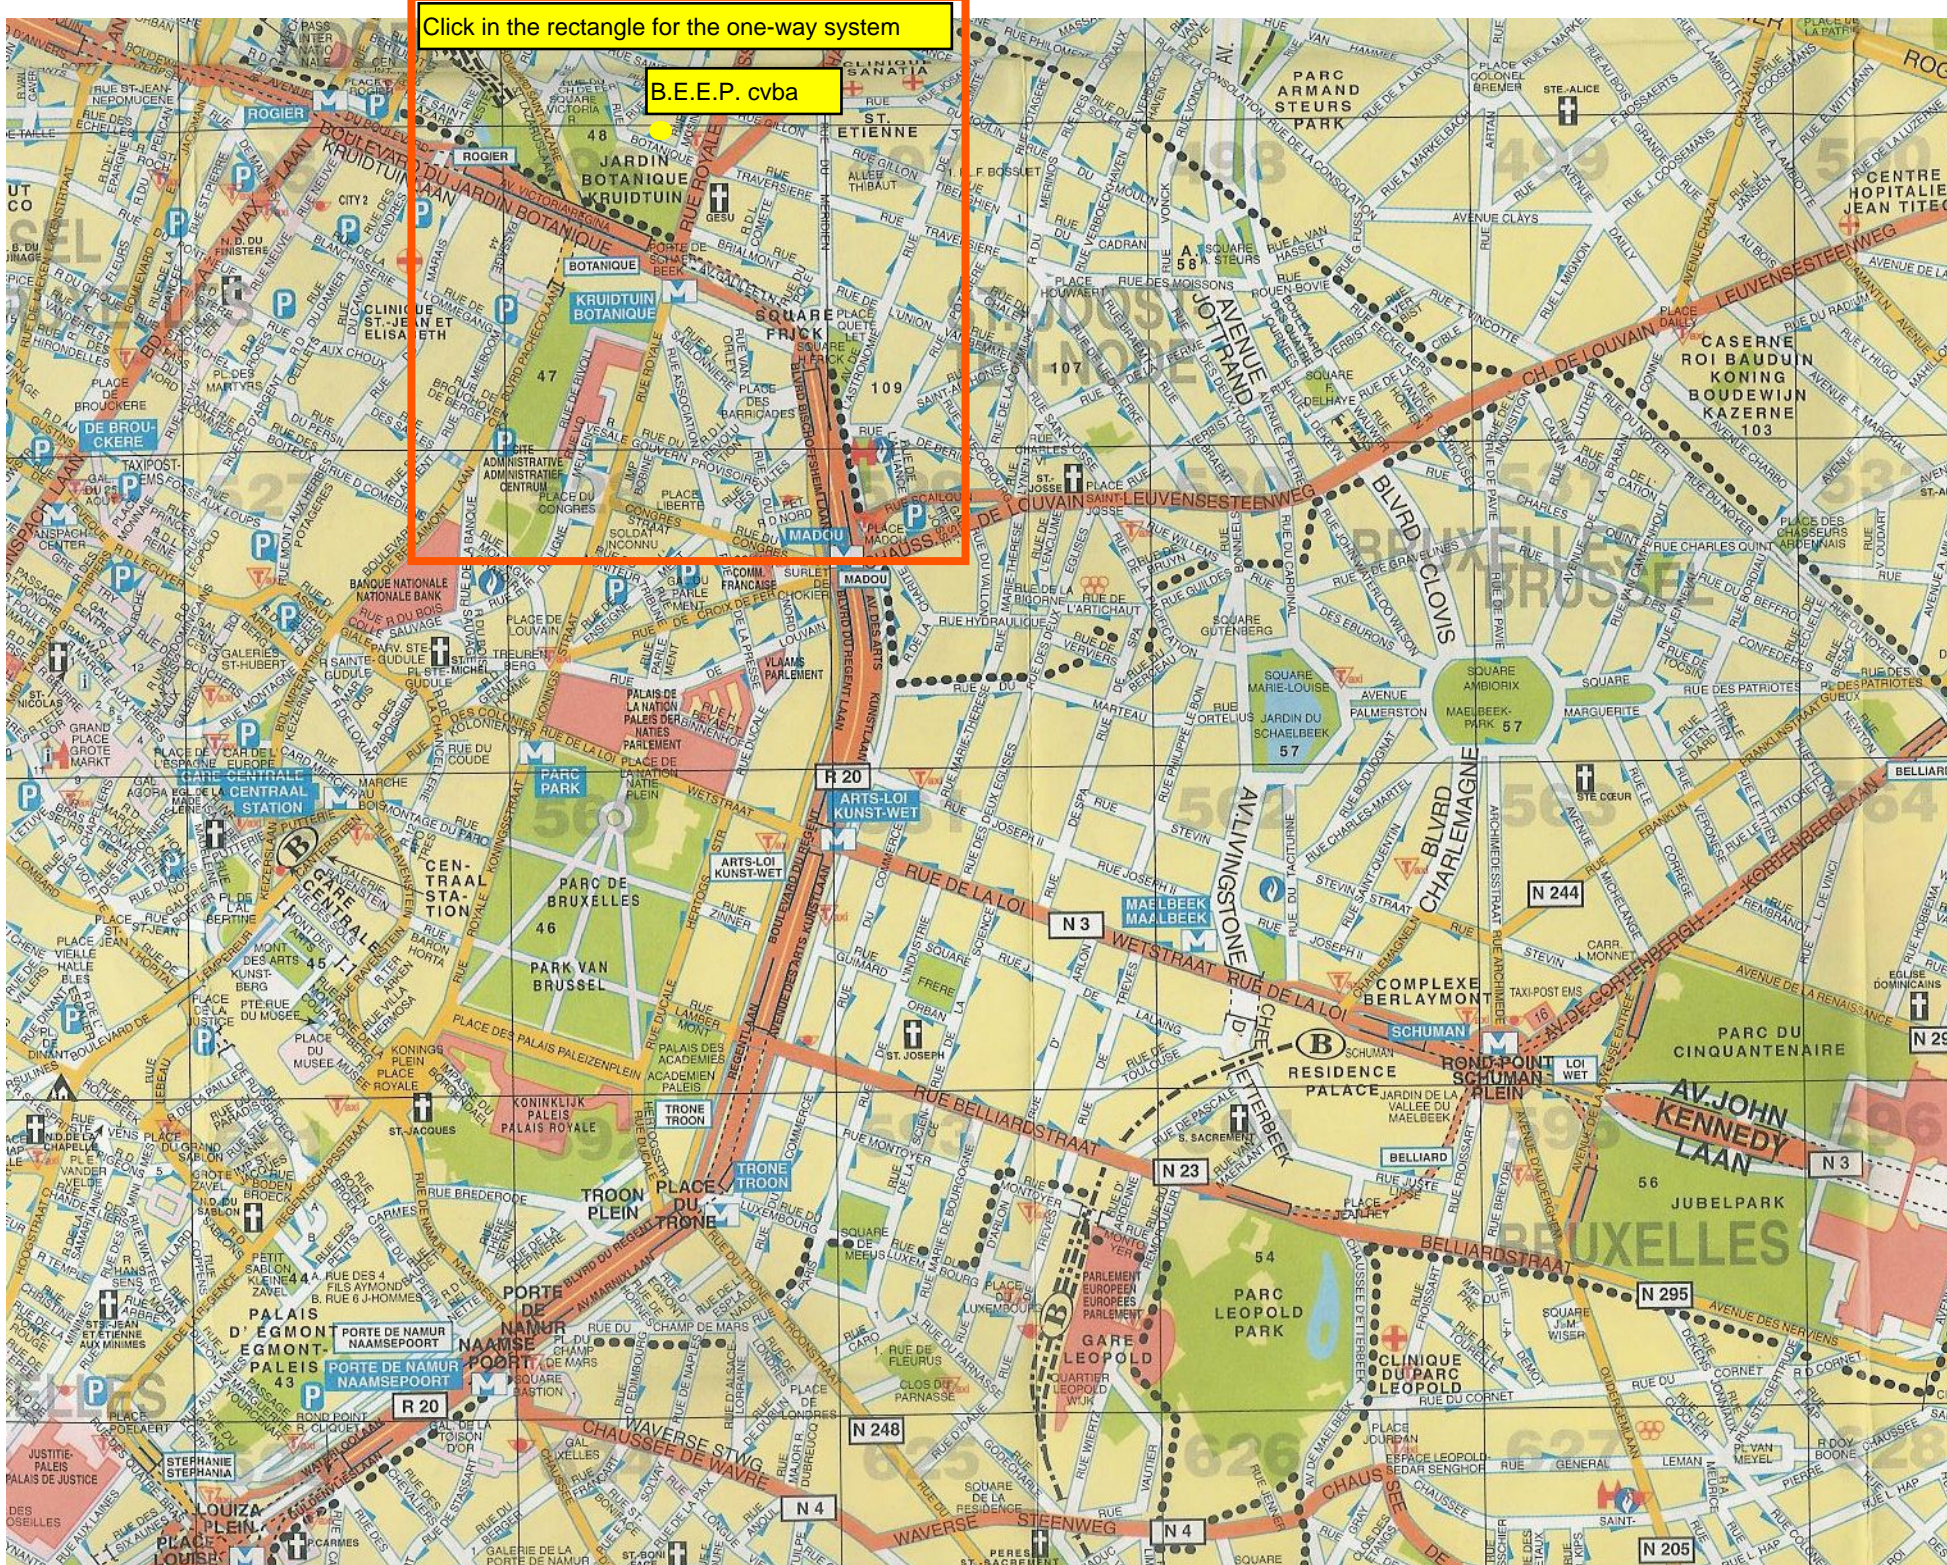

Click in the rectangle for the one-way system

B.E.E.P. cvba

B.E.E.P. cvba
Rue de la Limite 57
1210 St Joost-Ten-Node

Our offices are located between Botanique / Kruidtuin and Madou metro stations (Line 2)